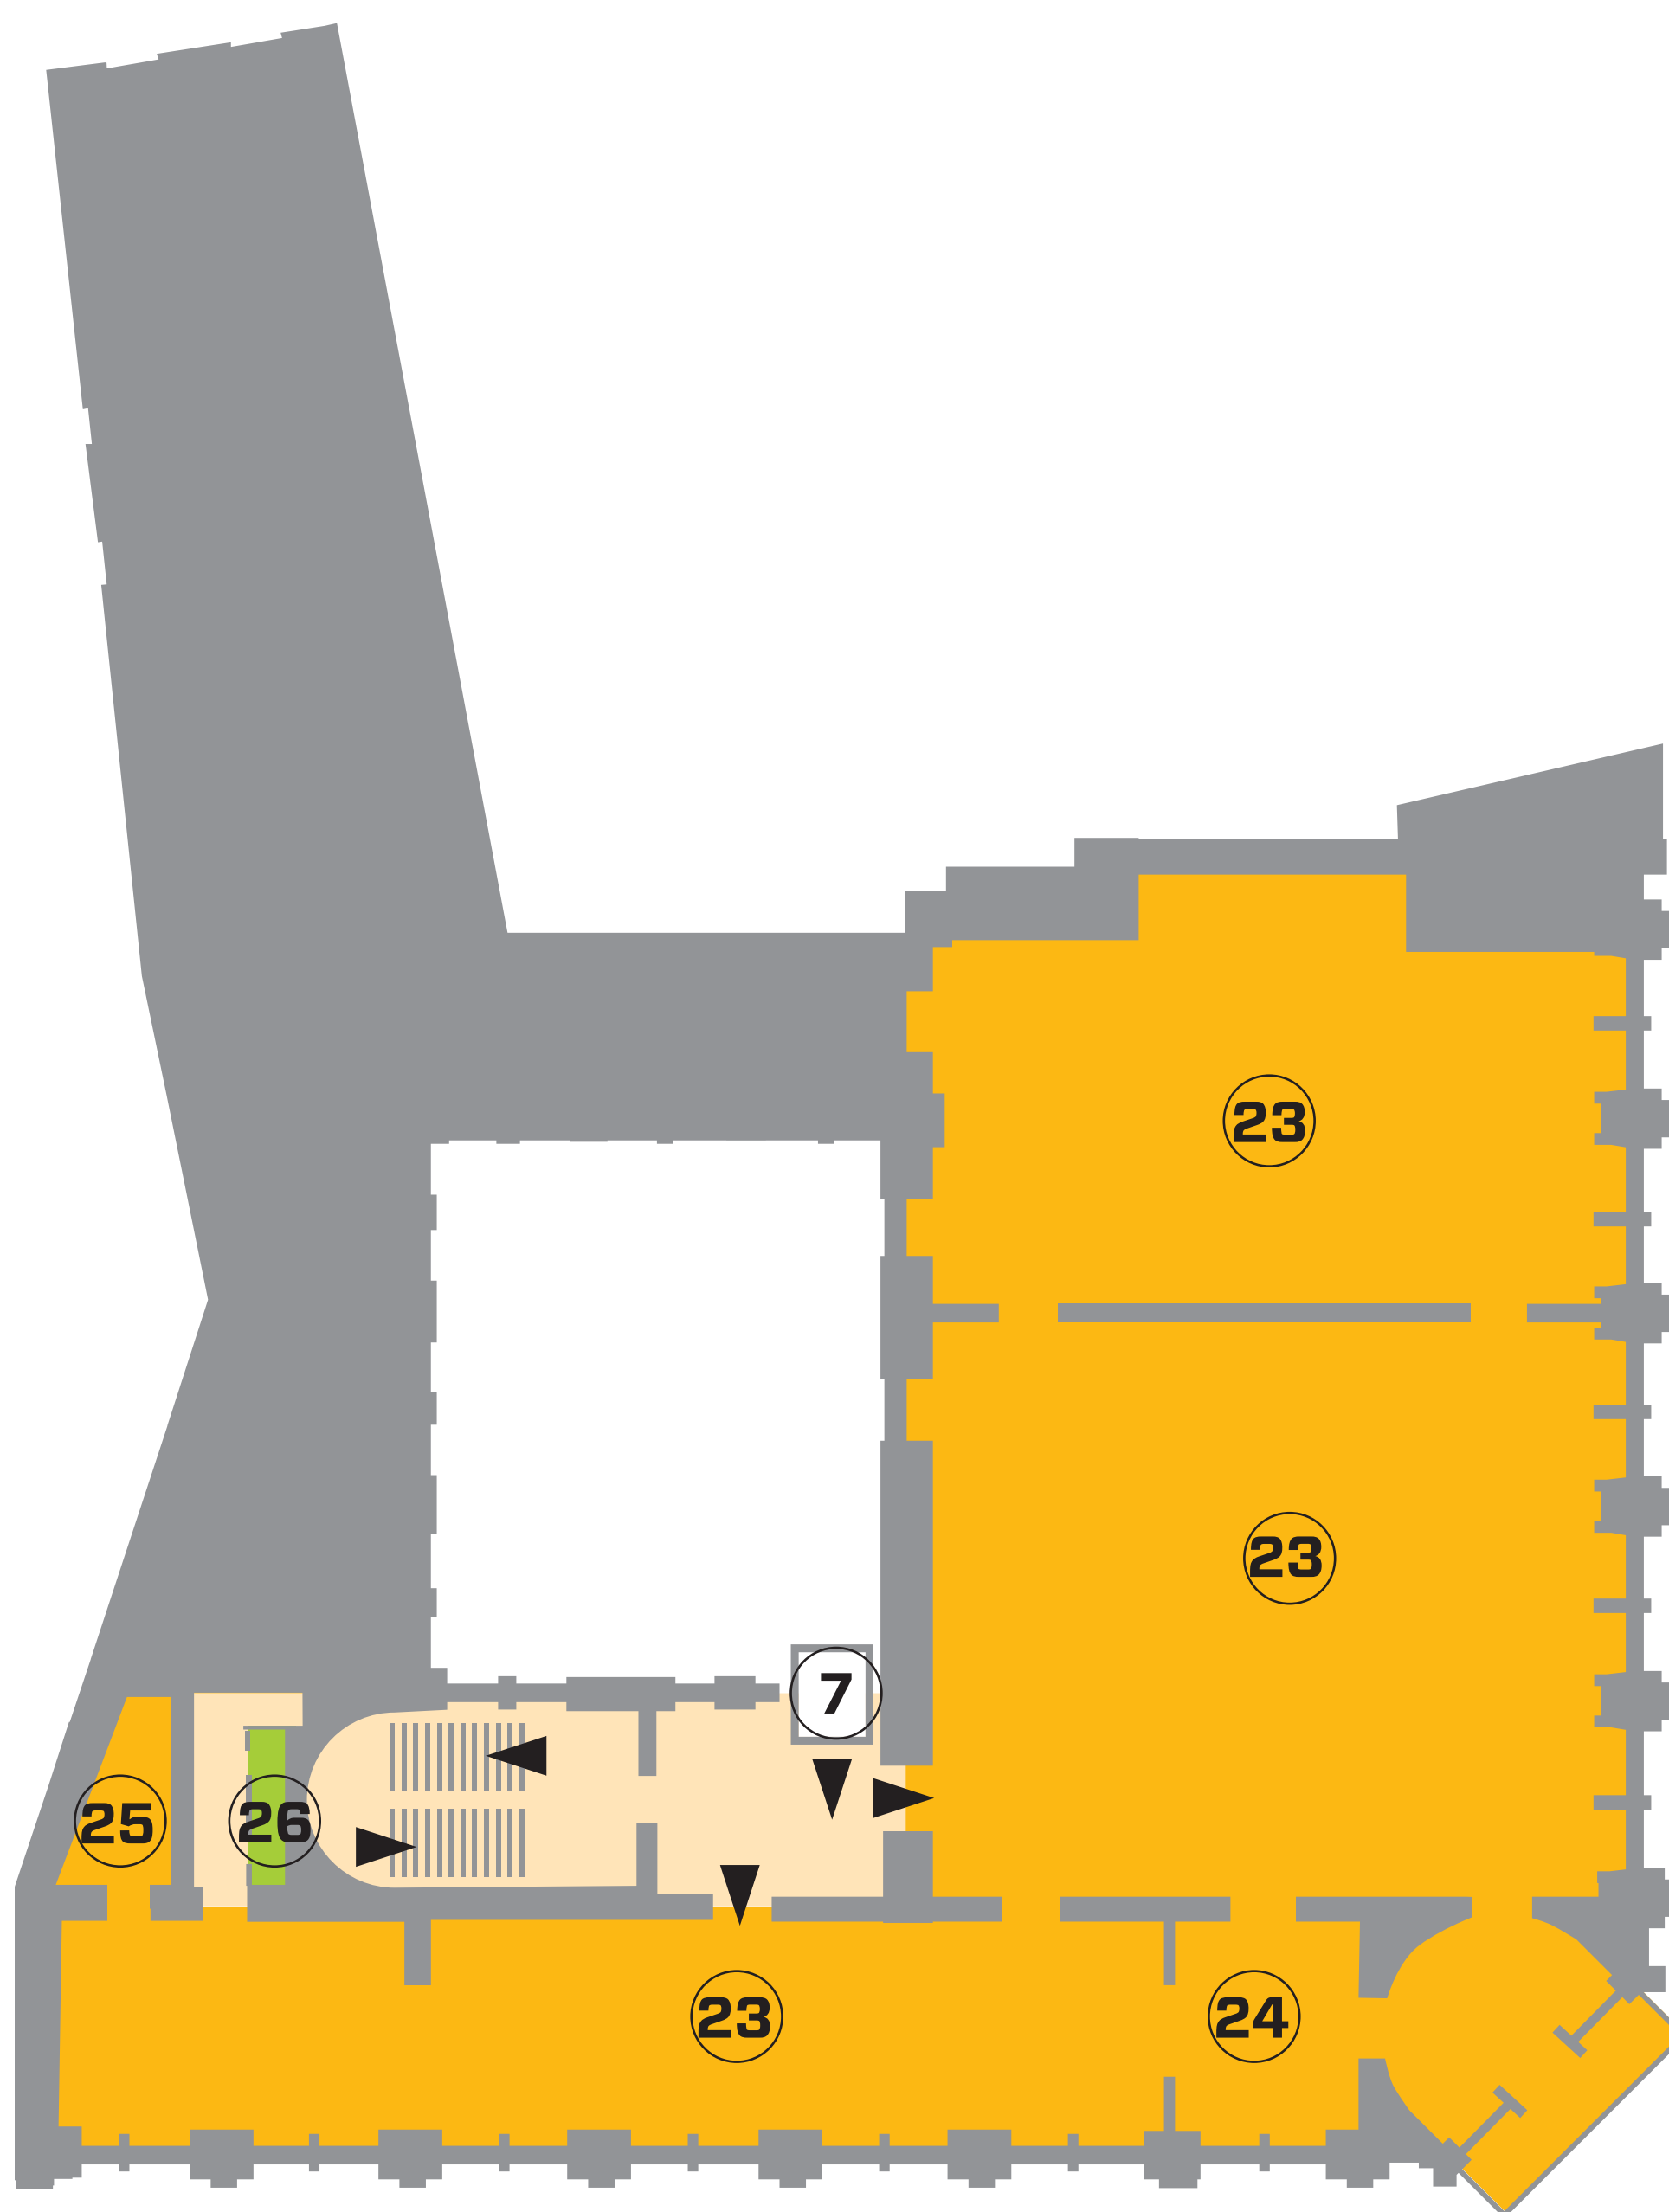

- 1. ENTRANCE** from the Dome Square
- 2. ENTRANCE** from the Mazā Pils Street
- 3. CAFÉ**
- 4. TICKET OFFICE**
- 5. ATRIUM**
- 6. LIFT** to Conference Hall and Little School
- 7. LIFT** to exhibitions
- 8. GREAT EXHIBITION HALL**
- 9. ART NOUVEAU SALON**
- 10. BOSSE HALL**

**19. ROERICH PAINTING
GALLERY**

20. WC

20. WC

21. KONFERENČU ZĀLE

21. CONFERENCE HALL

22. WC

22. WC

4. STĀVS 4. FLOOR

26. WC

26. WC